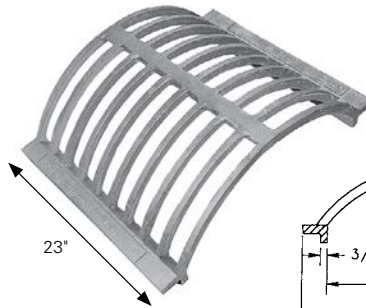

6489 BEEHIVE DITCH GRATE

Heavy duty
 Approximate 220 sq. in. open area
 "DUMP NO WASTE!" lettering

6490 BEEHIVE DITCH GRATE

Heavy duty
 Approximate 470 sq. in. open area
 23" long

6492 DITCH GRATE

Heavy duty
 Approximate 124 sq. in. open area
 "DUMP NO WASTE!" lettering