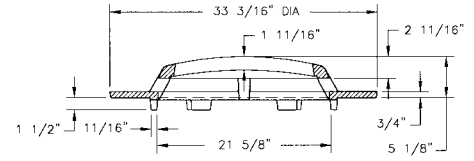

6489 BEEHIVE DITCH GRATE

Heavy duty
 Approximate 220 sq. in. open area
 "DUMP NO WASTE!" lettering

6490 BEEHIVE DITCH GRATE

Heavy duty
 Approximate 470 sq. in. open area
 23" long

6492 DITCH GRATE

Heavy duty
 Approximate 124 sq. in. open area
 "DUMP NO WASTE!" lettering