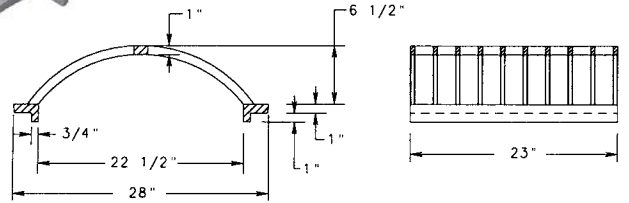

6489 BEEHIVE DITCH GRATE

Heavy duty
 Approximate 220 sq. in. open area
 "DUMP NO WASTE!" lettering

6490 BEEHIVE DITCH GRATE

Heavy duty
 Approximate 470 sq. in. open area
 23" long

6492 DITCH GRATE

Heavy duty
 Approximate 124 sq. in. open area
 "DUMP NO WASTE!" lettering