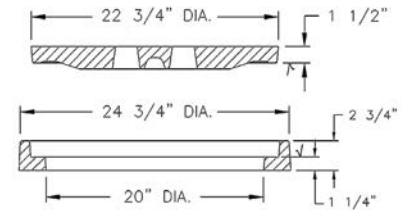

6489 BEEHIVE DITCH GRATE

Heavy duty
 Approximate 220 sq. in. open area
 "DUMP NO WASTE!" lettering

6490 BEEHIVE DITCH GRATE

Heavy duty
 Approximate 470 sq. in. open area
 23" long

6492 DITCH GRATE

Heavy duty
 Approximate 124 sq. in. open area
 "DUMP NO WASTE!" lettering